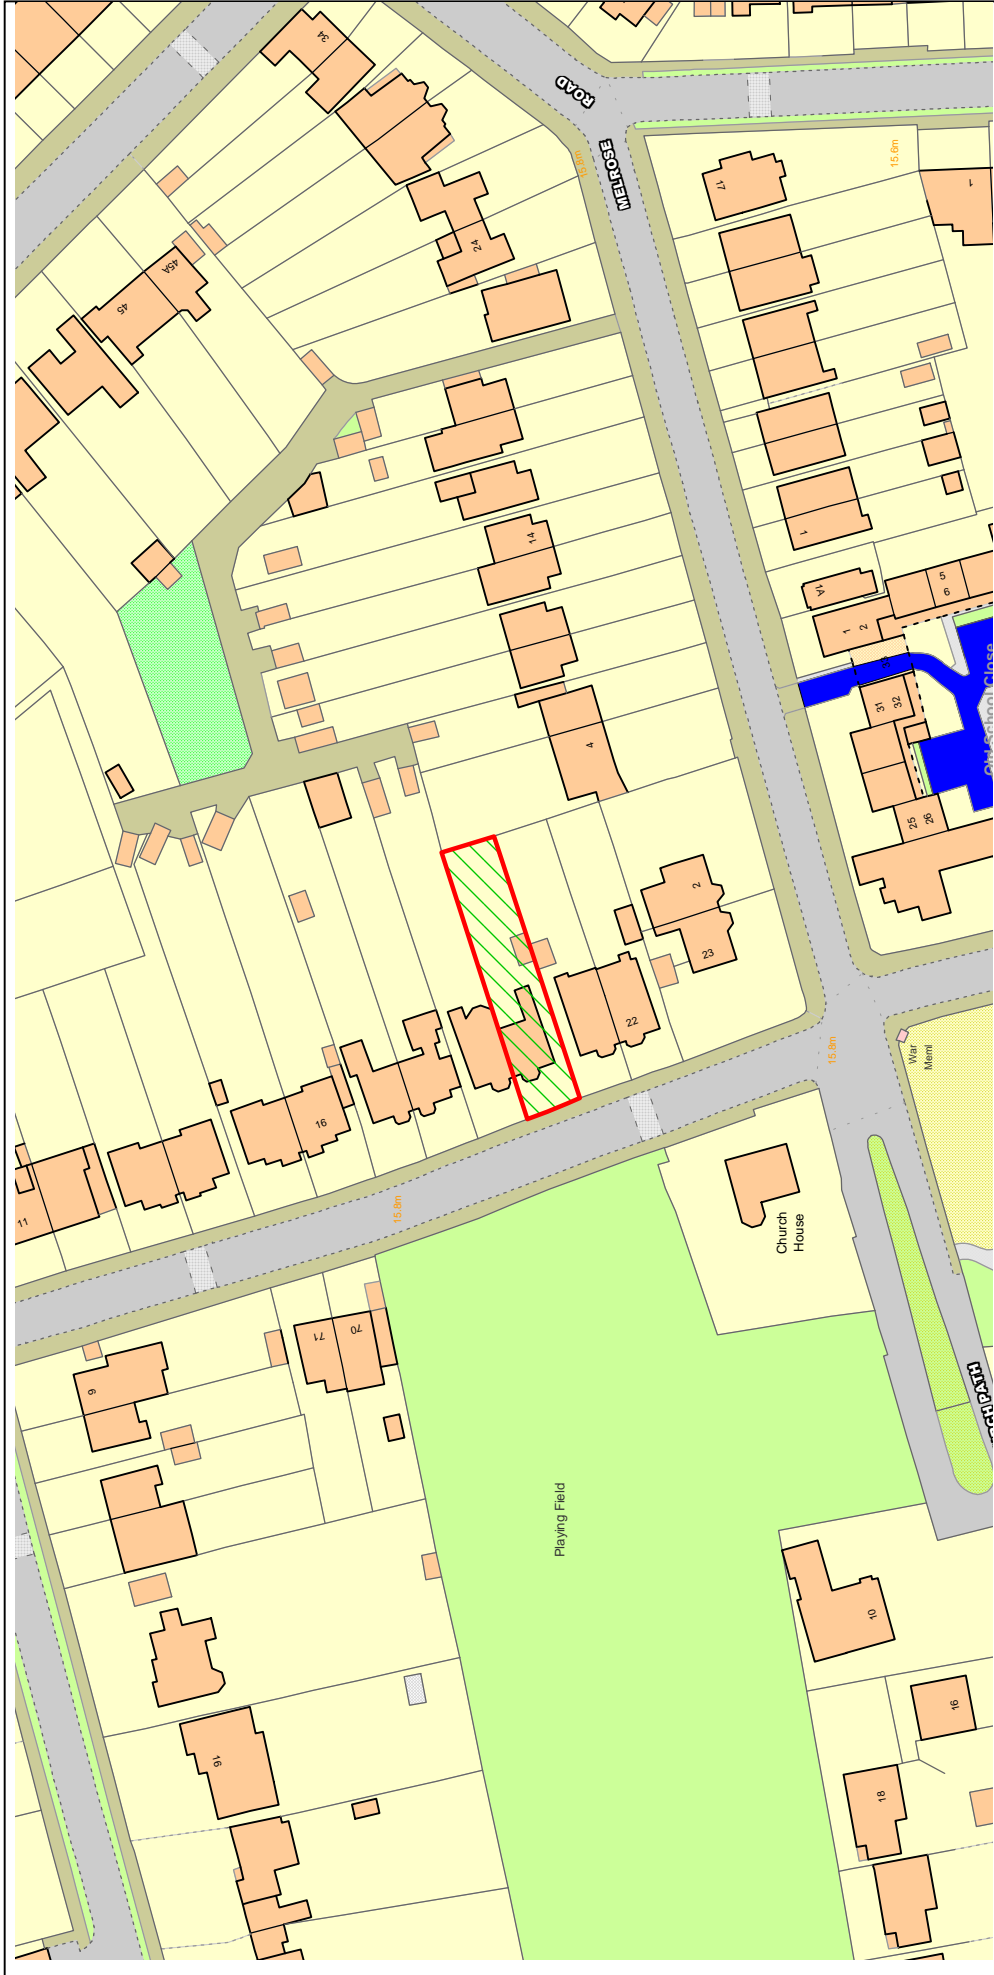

NORTHGATE SE GIS Print Template

Text Details **20 Church Lane**

This material has been reproduced from Ordnance Survey digital map data with the permission of the controller of Her Majesty's Stationery Office, © Crown Copyright.